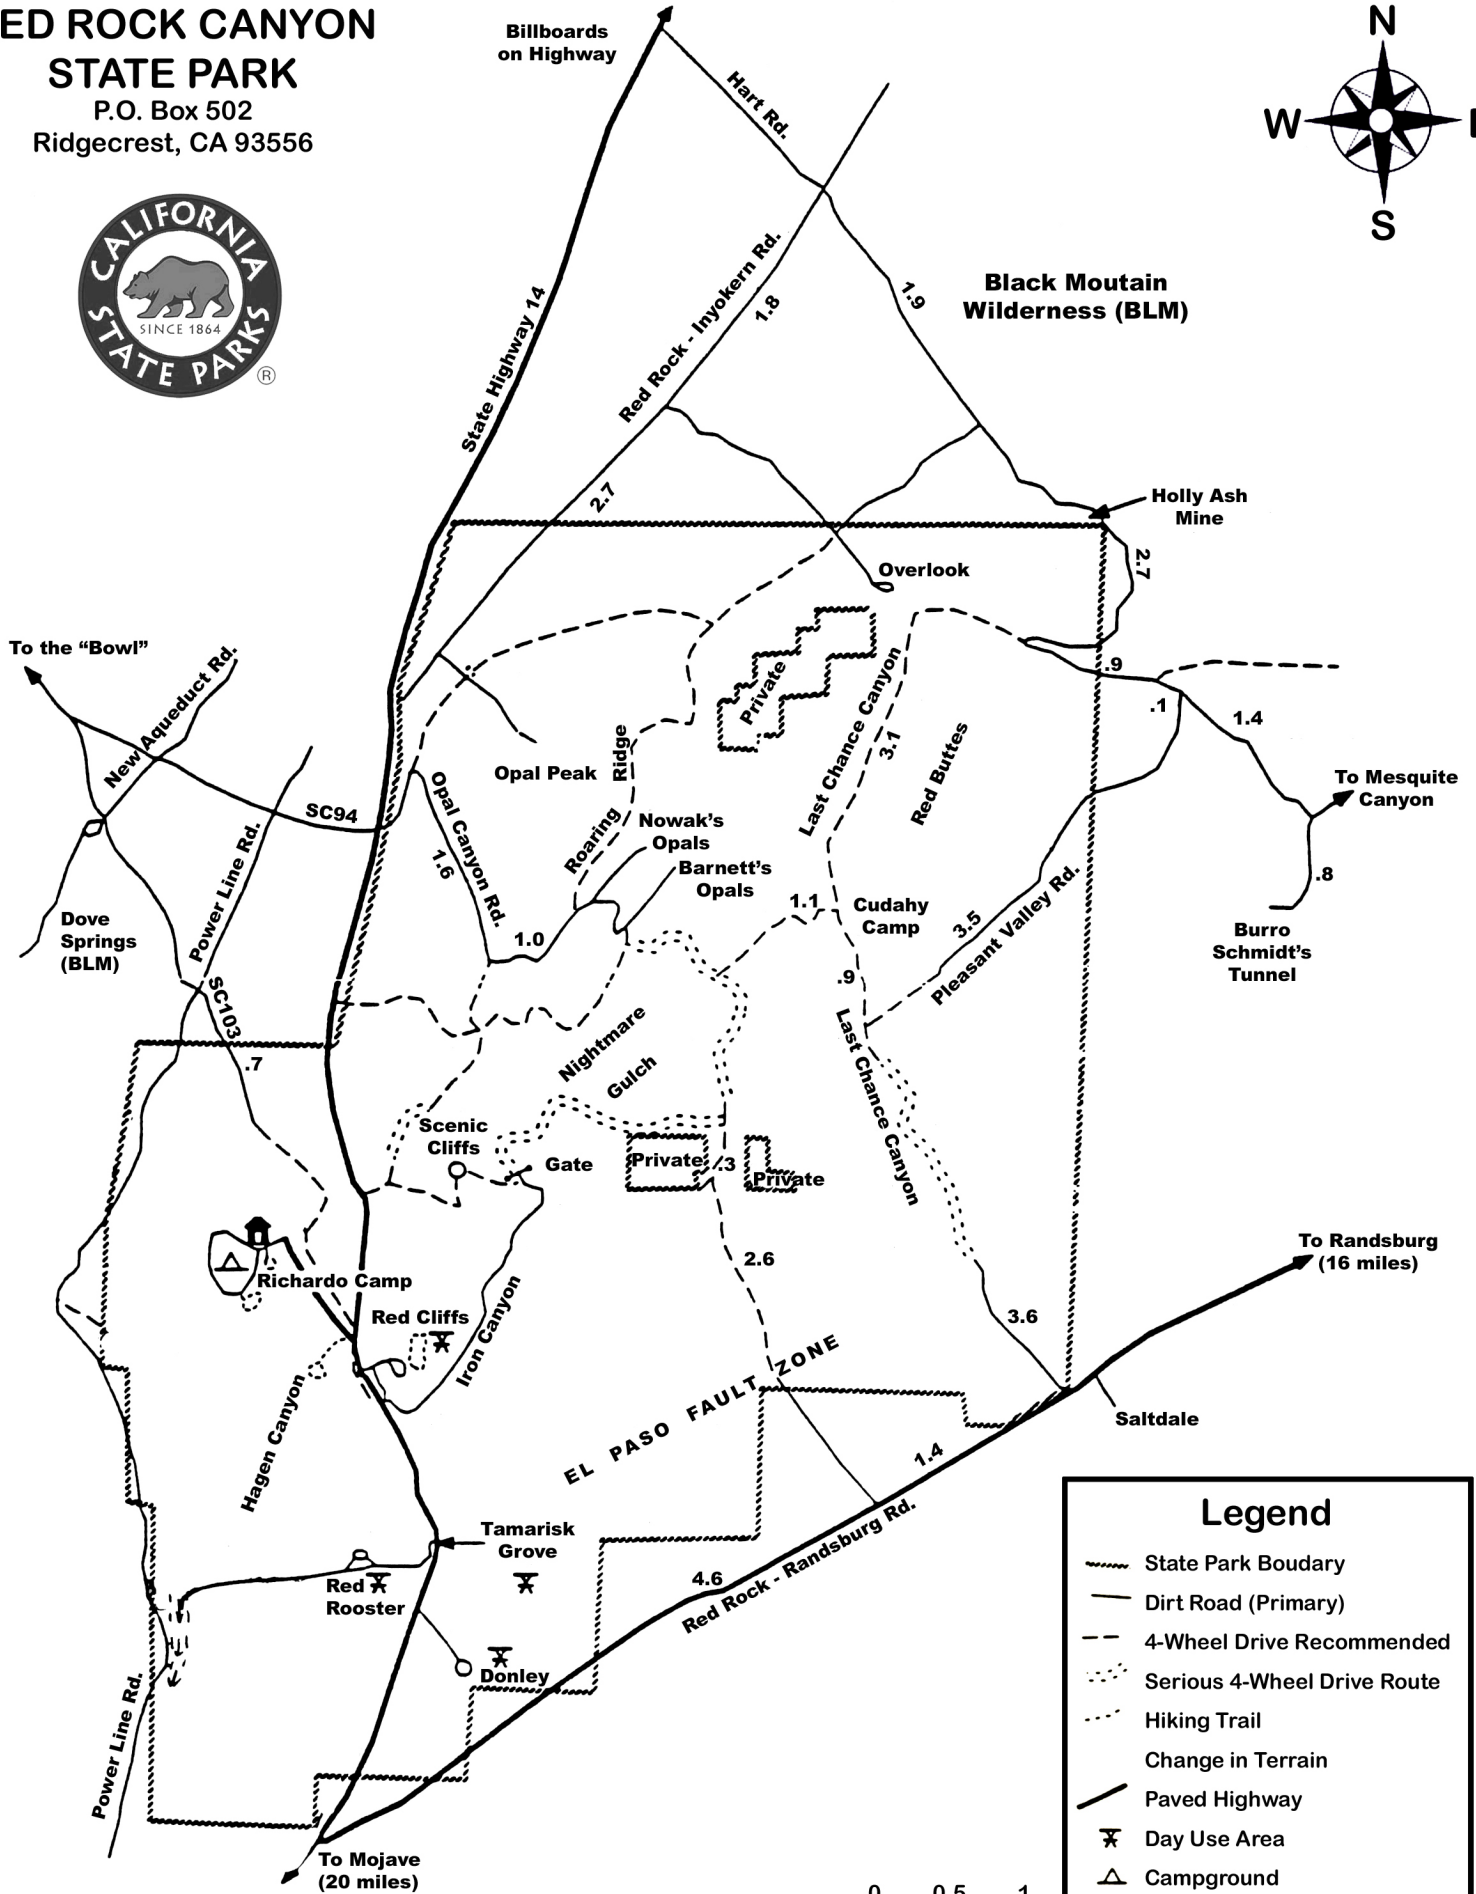

**RED ROCK CANYON  
STATE PARK**  
P.O. Box 502  
Ridgecrest, CA 93556

**Legend**

- State Park Boundary
- Dirt Road (Primary)
- 4-Wheel Drive Recommended
- Serious 4-Wheel Drive Route
- Hiking Trail
- Change in Terrain
- Paved Highway
- Day Use Area
- Campground
- Visitors Center